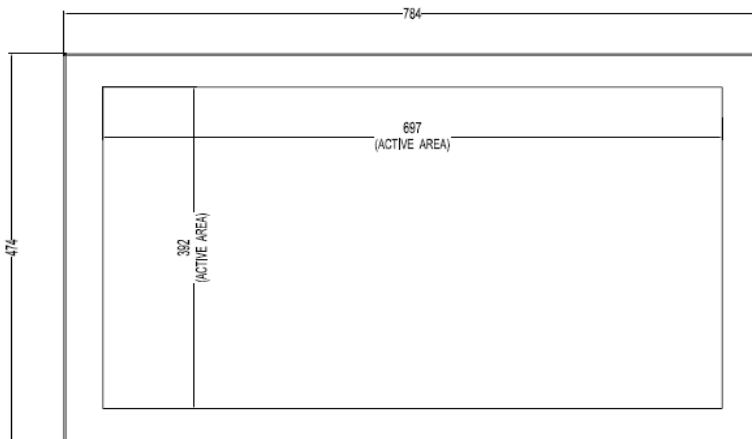

## 32" Rear Mount Display Widescreen

Art.Nr.: 504.583200

### Details:

Display Type	16:9 Ratio 32" Rear Mount Touch LCD
Synchronization Range	48 KHz horizontal, 60Hz Vertical
Native Resolution	1366 x 768
Brightness (cd/m <sup>2</sup> )	500
Contrast Ratio	3000:1
LCD Color	16.7M
Pixel Pitch (mm)	0.511(H) x 0.170 (V)
Viewing Angle (V-H)	178° (H), 178°(V)
Active Area	697.68 x 392.26mm
Display Response Time	16ms, Rise + Fall (Typically)
Backlight Lamp life	50.000Hrs
Operation Temperature	0-40°C
Storage Temperature	-20°C-60°C
Operating Humidity	10%-90% non condensing
Storage Humidity	5%-90% non condensing
Power Consumption	124 Watt max.
Input Video Format	Analog (VGA) & DVI
Dimensions (W x H x D)	826 x 516 x 115mm
Weight	19kg

Touch Technology	Surface Acoustic Wave (SAW) 4mm Glass!
Protection	IP64 frontside
Touch Response Time	10,4ms
Touch Sensitivity	Fixed
Touchscreen Interface	USB & serial (RS232)

Customer Panel Cut-Out: 809 x 500 - R6