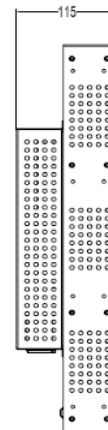

## 32" Rear Mount Display Widescreen

Art.Nr.: 504.583200

### Details:

Display Type	16:9 Ratio 32" Rear Mount Touch LCD
Synchronization Range	48 KHz horizontal, 60Hz Vertical
Native Resolution	1366 x 768
Brightness (cd/m <sup>2</sup> )	500
Contrast Ratio	3000:1
LCD Color	16.7M
Pixel Pitch (mm)	0.511(H) x 0.170 (V)
Viewing Angle (V-H)	178° (H), 178°(V)
Active Area	697.68 x 392.26mm
Display Response Time	16ms, Rise + Fall (Typically)
Backlight Lamp life	50.000Hrs
Operation Temperature	0-40°C
Storage Temperature	-20°C-60°C
Operating Humidity	10%-90% non condensing
Storage Humidity	5%-90% non condensing
Power Consumption	124 Watt max.
Input Video Format	Analog (VGA) & DVI
Dimensions (W x H x D)	826 x 516 x 115mm
Weight	19kg

Touch Technology	Surface Acoustic Wave (SAW) 4mm Glass!
Protection	IP64 frontside
Touch Response Time	10,4ms
Touch Sensitivity	Fixed
Touchscreen Interface	USB & serial (RS232)

Customer Panel Cut-Out: 809 x 500 - R6