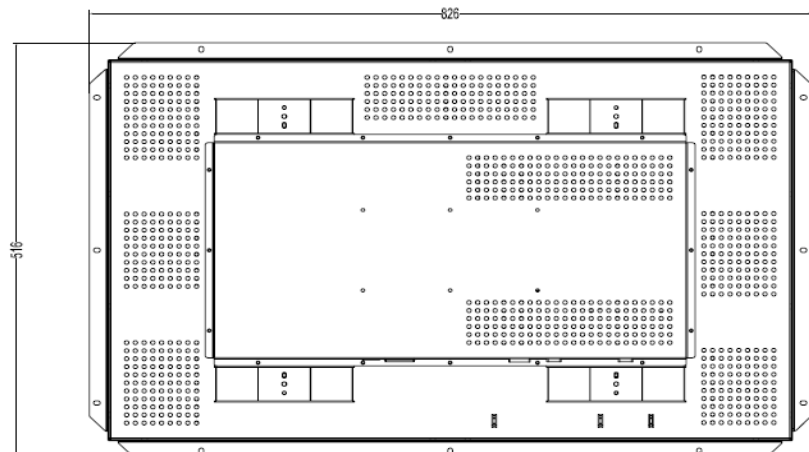

## 32" Rear Mount Display Widescreen

Art.Nr.: 504.583200

### Details:

Display Type	16:9 Ratio 32" Rear Mount Touch LCD
Synchronization Range	48 KHz horizontal, 60Hz Vertical
Native Resolution	1366 x 768
Brightness (cd/m <sup>2</sup> )	500
Contrast Ratio	3000:1
LCD Color	16.7M
Pixel Pitch (mm)	0.511(H) x 0.170 (V)
Viewing Angle (V-H)	178° (H), 178°(V)
Active Area	697.68 x 392.26mm
Display Response Time	16ms, Rise + Fall (Typically)
Backlight Lamp life	50.000Hrs
Operation Temperature	0-40°C
Storage Temperature	-20°C-60°C
Operating Humidity	10%-90% non condensing
Storage Humidity	5%-90% non condensing
Power Consumption	124 Watt max.
Input Video Format	Analog (VGA) & DVI
Dimensions (W x H x D)	826 x 516 x 115mm
Weight	19kg

Touch Technology	Surface Acoustic Wave (SAW) 4mm Glass!
Protection	IP64 frontside
Touch Response Time	10,4ms
Touch Sensitivity	Fixed
Touchscreen Interface	USB & serial (RS232)

Customer Panel Cut-Out: 809 x 500 - R6