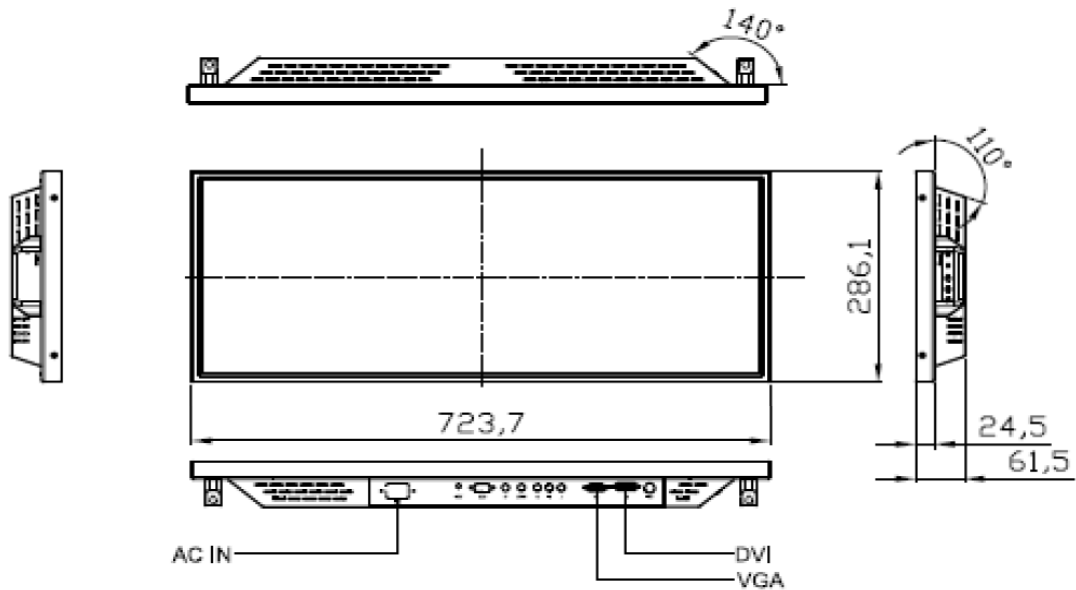

29,3" Stretched Display

Art.Nr.: 505.012900

Dimensions (W x H x D) 723.7 x 286.1 x 61.5mm
Weight 7kg

Details:

Description	29,3" Resizing LCD 16:6
Max. Resolution	1366 x 512
Brightness (cd/m ²)	1000
Contrast Ratio	2500:1
LCD Color	16.7M
Pixel Pitch (mm)	0.51075(H) x 0.51075 (V)
Viewing Angle (V-H)	176° (H), 176° (V)
Active Area	697.68 x 261.5mm
Response Time	6.5ms
Operation Temperature	0-50°C
Sync	LVDS
Power Consumption	70W

AC IN DVI
VGA

MEMBRANE 4-KEY