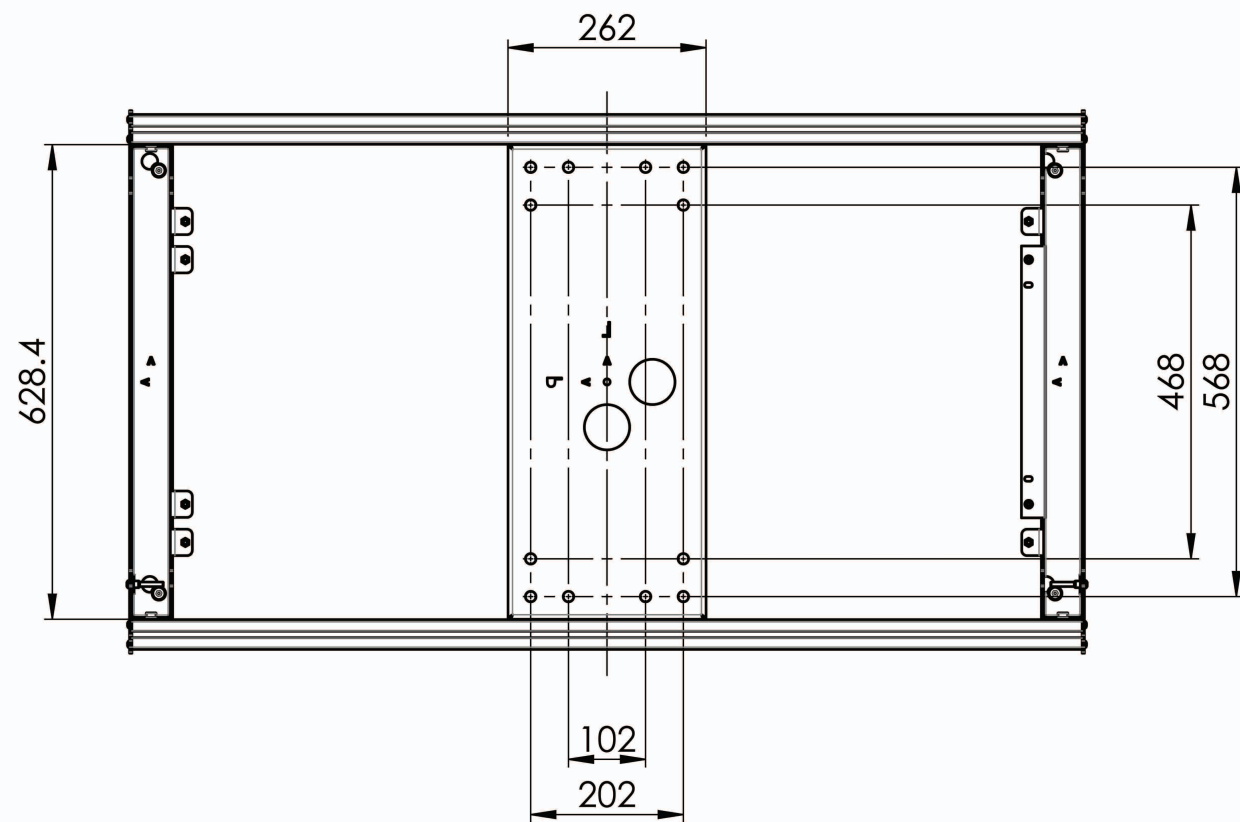

Dimensions in mm [inch]

Compatible display: LG 55 XE4F
 Max weight: 45 Kg
 Orientation: Landscape & portrait

Dimensions wall mount part